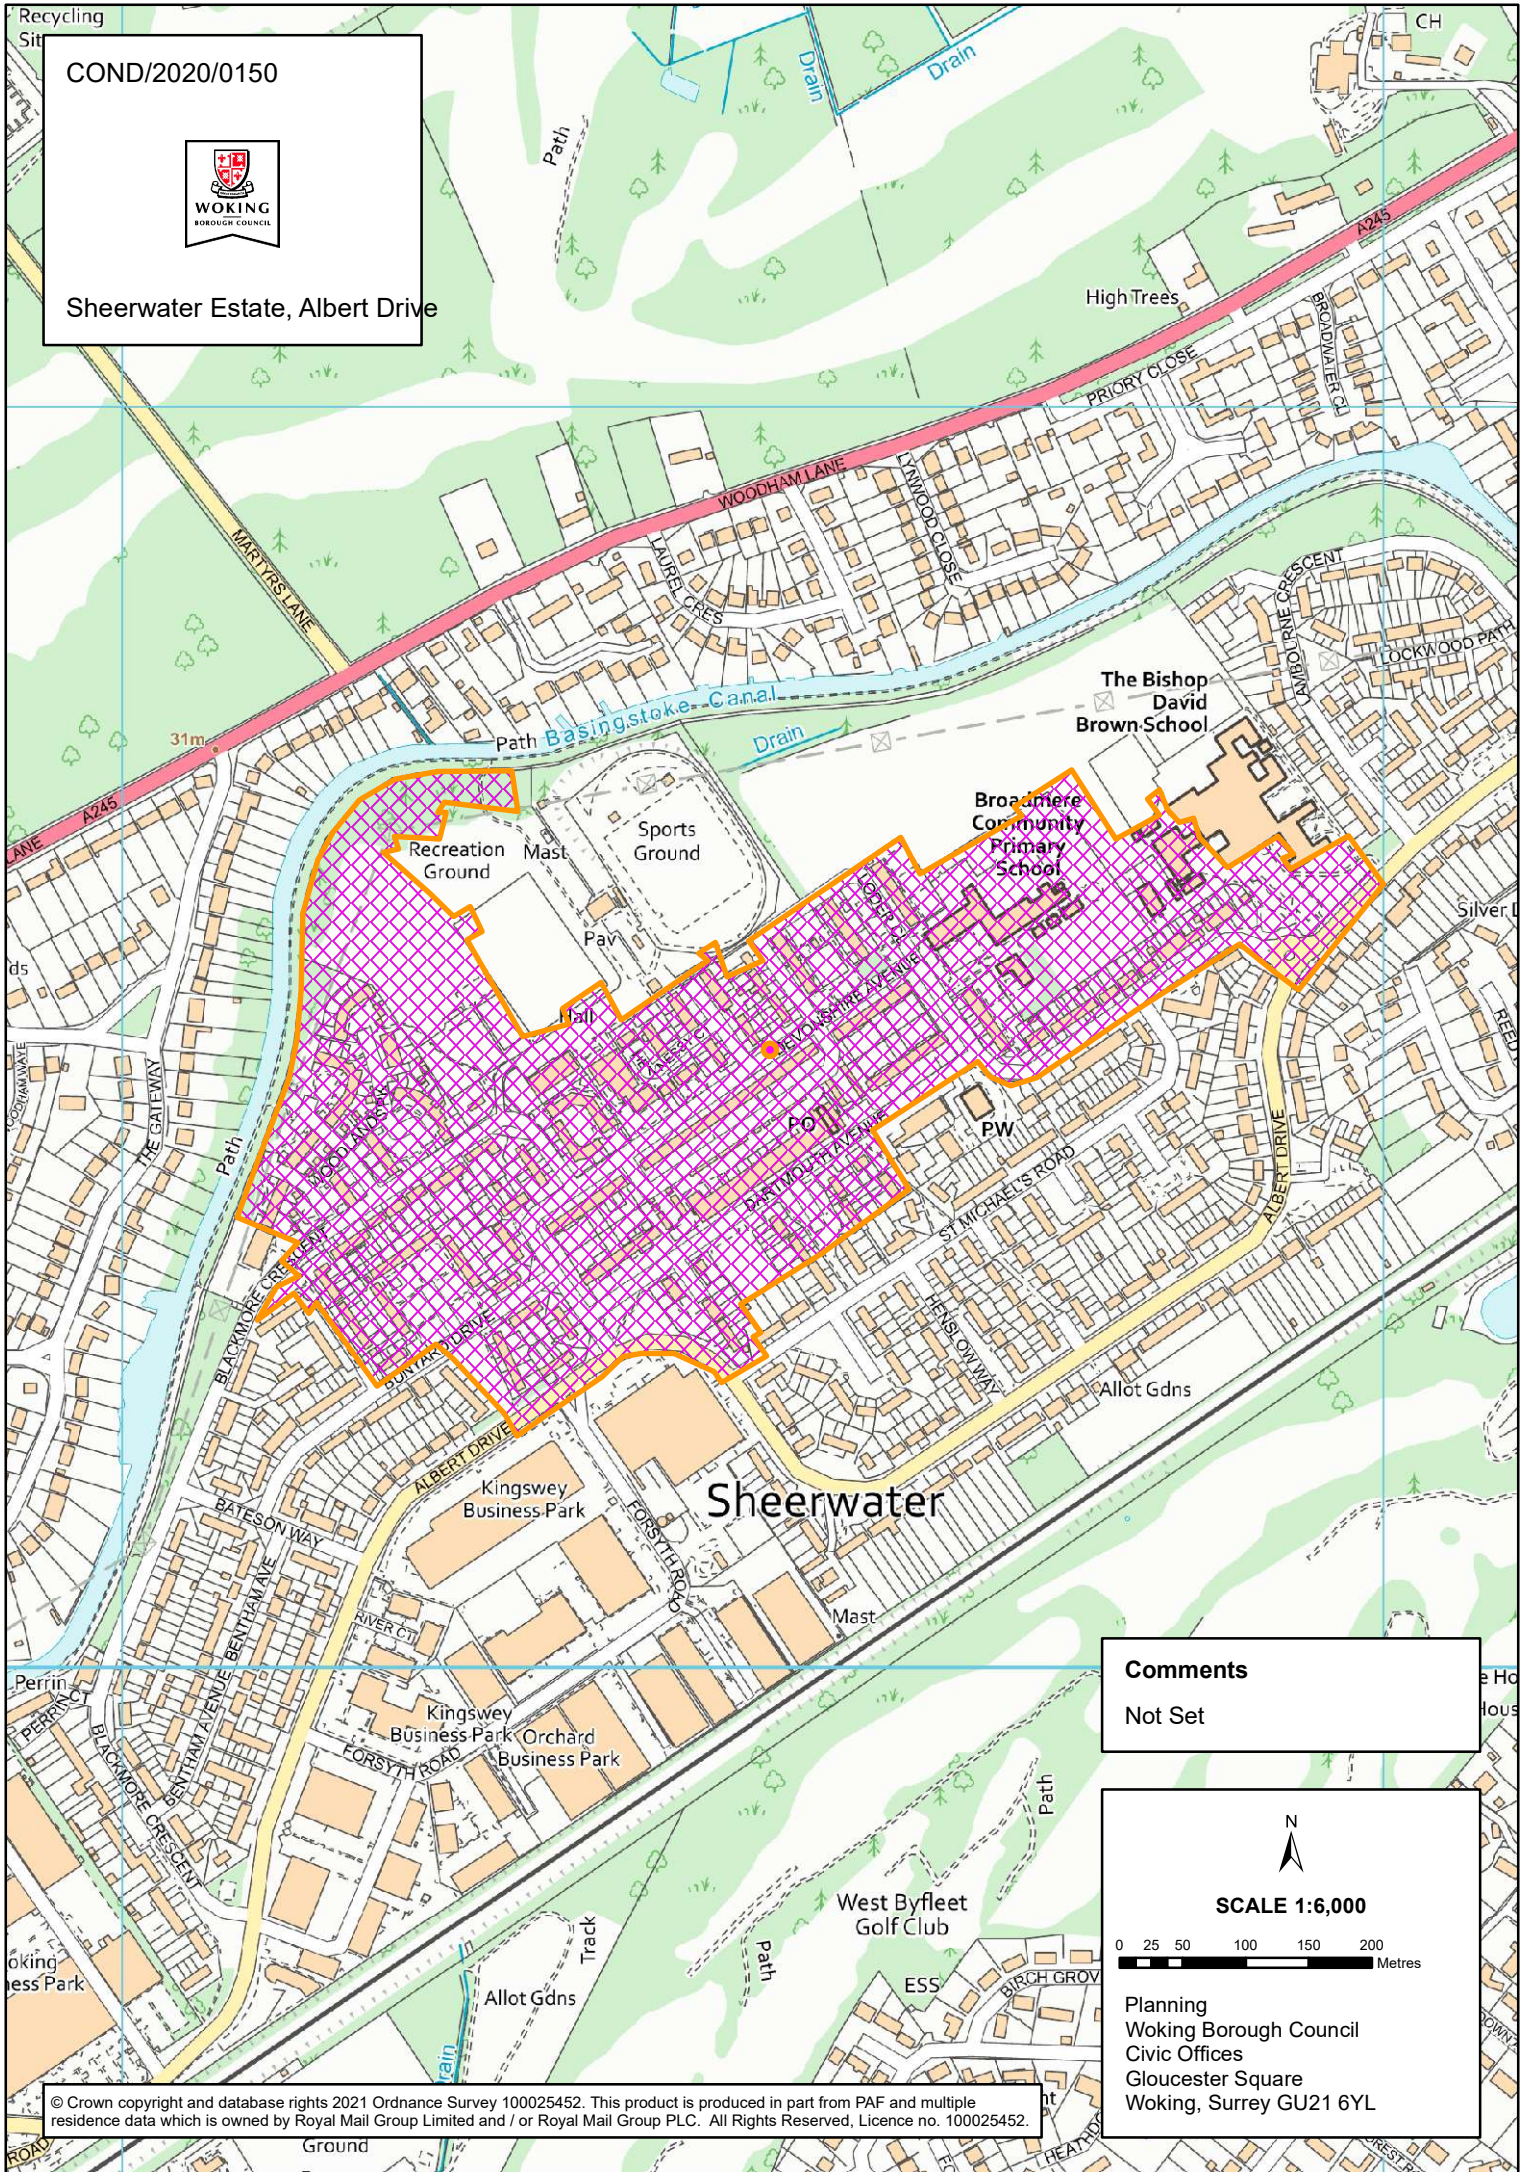

COND/2020/0150

Sheerwater Estate, Albert Drive

Comments
Not Set

N

SCALE 1:6,000

0 25 50 100 150 200 Metres

Planning
Woking Borough Council
Civic Offices
Gloucester Square
Woking, Surrey GU21 6YL